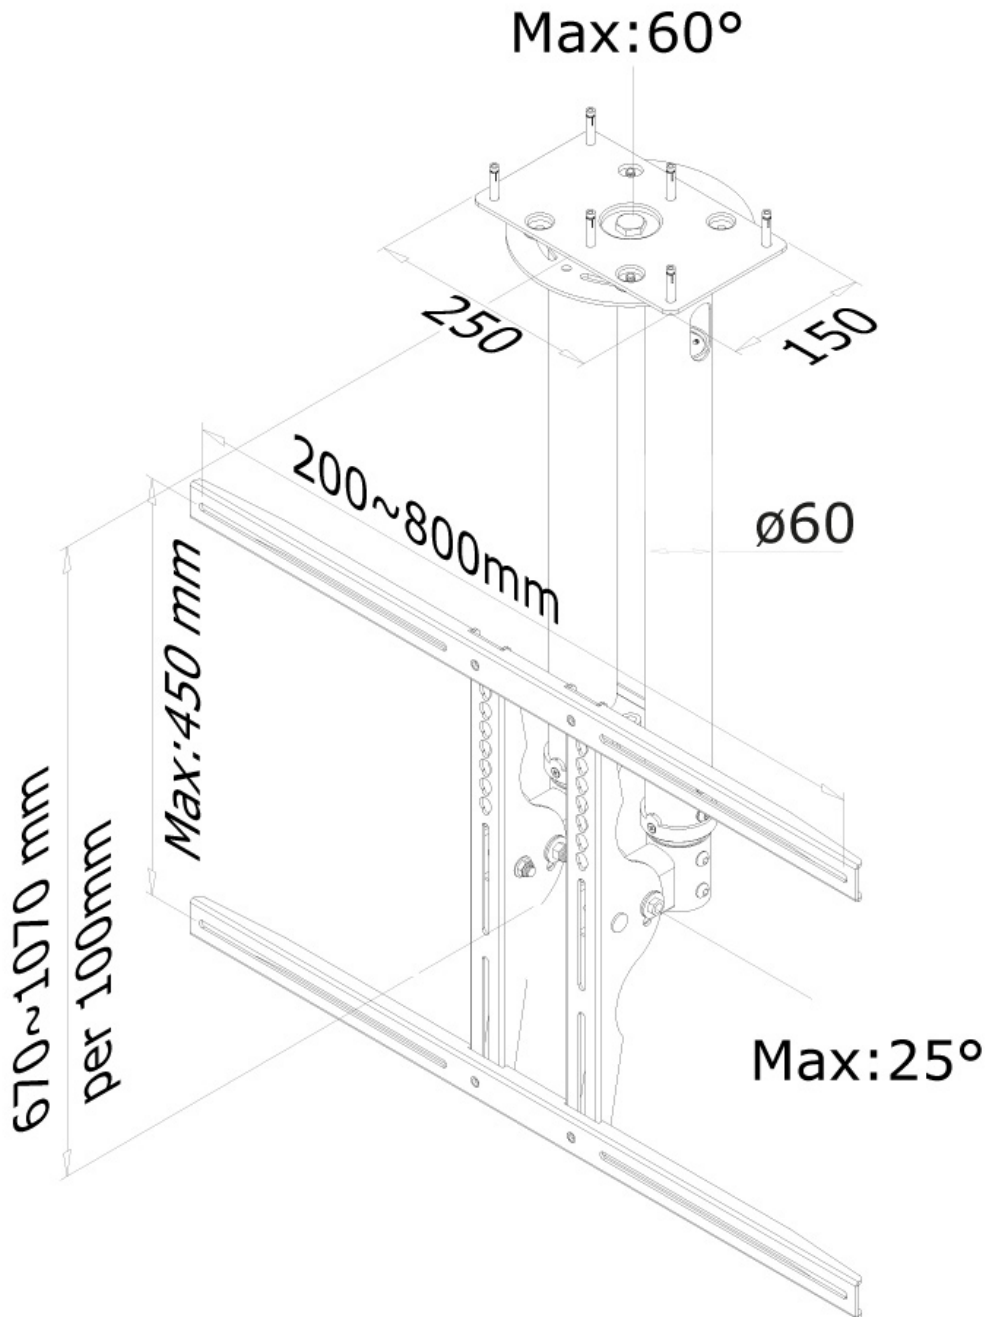

PLASMA-C100

NEOMOUNTS MONITOR CEILING MOUNT

Neomounts